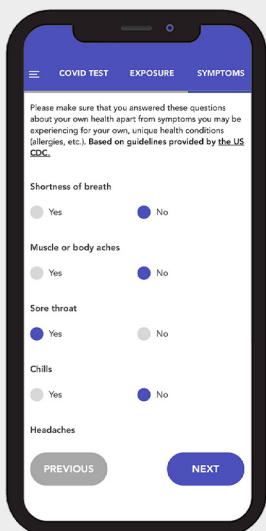

Pass2Play

- PROVIDE FOR EMPLOYEE PEACE-OF-MIND
- ENSURE EMPLOYEE HEALTH & SAFETY
- MAXIMIZE WORKSPACE UPTIME

DAILY SYMPTOM SCREENING & COMPLIANCE TRACKING

- Easy-to-complete Daily Employee Symptom Screening
- Automated daily reminder texts/email

- Automated Alerting for non-compliance
- Automated Logging for compliance records

ACCURATE PROXIMITY TRACKING & AUTOMATED CONTACT TRACING

- Sensor in Badge Holder
- Time Tracked in Proximity (e.g., 15 mins and less than 6ft)
- Data uploaded from badge automatically via WIFI
- Badge battery charged once per week

- Pair-wise Proximity for all badged employees
- Automatically generates Exposure/Contact Tracing Logs
- No personal or location data stored (just proximity to others)

DASHBOARD

GET THE SAME FEATURES AS THE TRACKING SYSTEMS USED BY THE NFL AND NBA AT A FRACTION OF THE COST