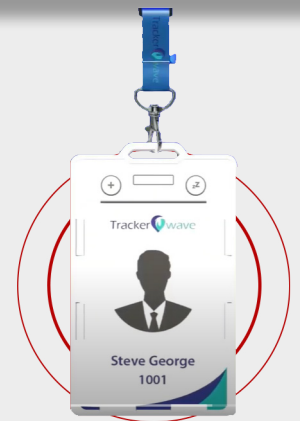

Pass2Play

- PROVIDE FOR EMPLOYEE PEACE-OF-MIND
- ENSURE EMPLOYEE HEALTH & SAFETY
- MAXIMIZE WORKSPACE UPTIME

DAILY SYMPTOM SCREENING & COMPLIANCE TRACKING

- Easy-to-complete Daily Employee Symptom Screening
- Automated daily reminder texts/email

- Automated Alerting for non-compliance
- Automated Logging for compliance records

ACCURATE PROXIMITY TRACKING & AUTOMATED CONTACT TRACING

- Sensor in Badge Holder
- Time Tracked in Proximity (e.g., 15 mins and less than 6ft)
- Data uploaded from badge automatically via WIFI
- Badge battery charged once per week