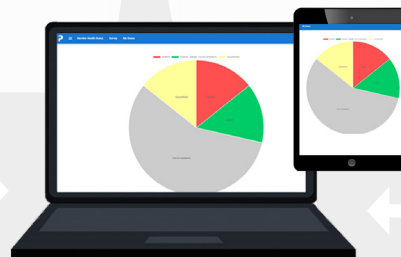

Pass2Play

- PROVIDE FOR EMPLOYEE PEACE-OF-MIND
- ENSURE EMPLOYEE HEALTH & SAFETY
- MAXIMIZE WORKSPACE UPTIME

DAILY SYMPTOM SCREENING & COMPLIANCE TRACKING

- Easy-to-complete Daily Employee Symptom Screening
- Automated daily reminder texts/email

- Automated Alerting for non-compliance
- Automated Logging for compliance records

ACCURATE PROXIMITY TRACKING & AUTOMATED CONTACT TRACING

- Sensor in Badge Holder
- Time Tracked in Proximity (e.g., 15 mins and less than 6ft)
- Data uploaded from badge automatically via WIFI
- Badge battery charged once per week

- Pair-wise Proximity for all badged employees
- Automatically generates Exposure/Contact Tracing Logs
- No personal or location data stored (just proximity to others)

DASHBOARD

GET THE SAME FEATURES AS THE TRACKING SYSTEMS USED BY THE NFL AND NBA AT A FRACTION OF THE COST