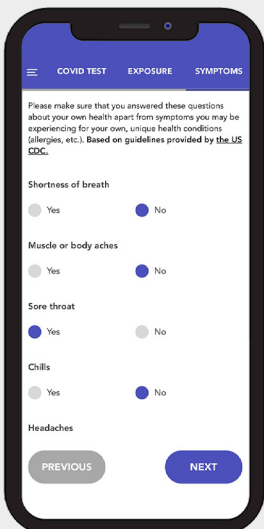

Pass2Play

- PROVIDE FOR EMPLOYEE PEACE-OF-MIND
- ENSURE EMPLOYEE HEALTH & SAFETY
- MAXIMIZE WORKSPACE UPTIME

DAILY SYMPTOM SCREENING & COMPLIANCE TRACKING

- Easy-to-complete Daily Employee Symptom Screening
- Automated daily reminder texts/email

- Automated Alerting for non-compliance
- Automated Logging for compliance records

ACCURATE PROXIMITY TRACKING & AUTOMATED CONTACT TRACING

- Sensor in Badge Holder
- Time Tracked in Proximity (e.g., 15 mins and less than 6ft)
- Data uploaded from badge automatically via WIFI
- Badge battery charged once per week

- Pair-wise Proximity for all badged employees
- Automatically generates Exposure/Contact Tracing Logs
- No personal or location data stored (just proximity to others)

DASHBOARD

GET THE SAME FEATURES AS THE TRACKING SYSTEMS USED BY THE NFL AND NBA AT A FRACTION OF THE COST