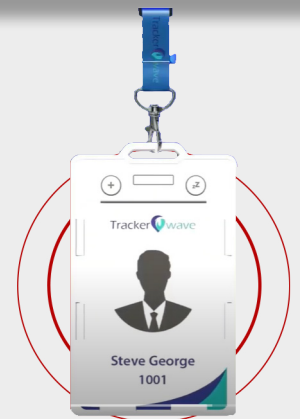

Pass2Play

- PROVIDE FOR EMPLOYEE PEACE-OF-MIND
- ENSURE EMPLOYEE HEALTH & SAFETY
- MAXIMIZE WORKSPACE UPTIME

DAILY SYMPTOM SCREENING & COMPLIANCE TRACKING

- Easy-to-complete Daily Employee Symptom Screening
- Automated daily reminder texts/email

- Automated Alerting for non-compliance
- Automated Logging for compliance records

ACCURATE PROXIMITY TRACKING & AUTOMATED CONTACT TRACING

- Sensor in Badge Holder
- Time Tracked in Proximity (e.g., 15 mins and less than 6ft)
- Data uploaded from badge automatically via WIFI
- Badge battery charged once per week